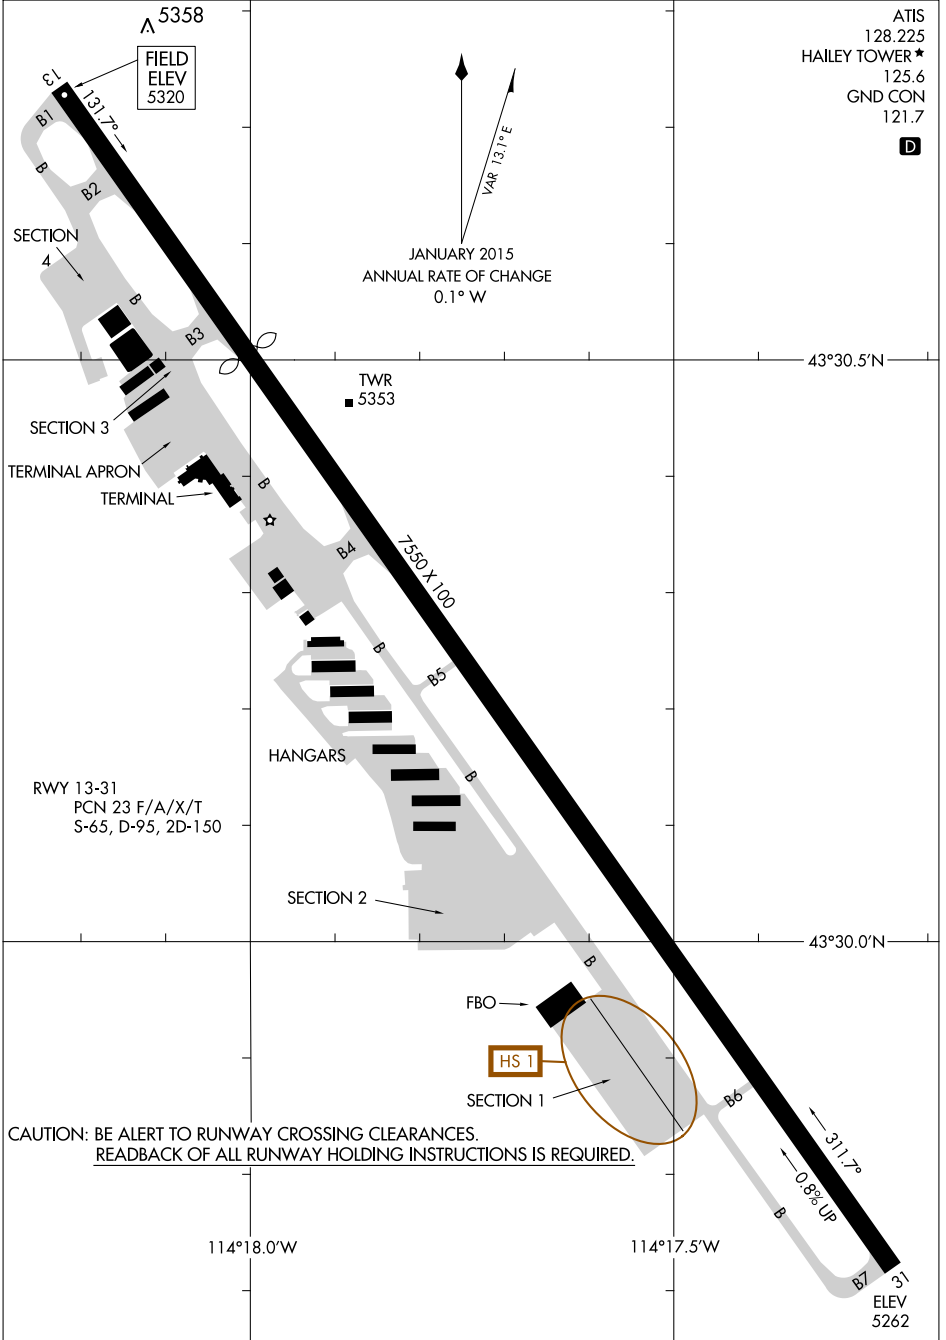

AIRPORT DIAGRAM

AL-6239 (FAA)

FRIEDMAN MEMORIAL (SUN)
HAILEY, IDAHO

ATIS 128.225
 HAILEY TOWER * 125.6
 GND CON 121.7
D

NW-1, 15 SEP 2016 to 13 OCT 2016

NW-1, 15 SEP 2016 to 13 OCT 2016

AIRPORT DIAGRAM

HAILEY, IDAHO
FRIEDMAN MEMORIAL (SUN)