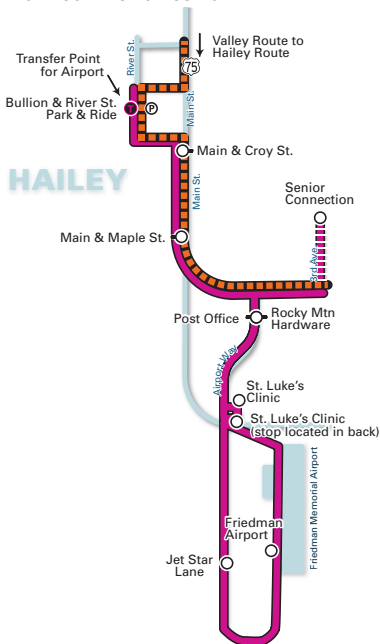

MONDAY - FRIDAY Airport Service

AIRPORT CONNECTION USING VALLEY AND HAILEY ROUTES COMBINED WITH TRANSFER.

VALLEY ROUTE
HAILEY ROUTE

Bus Stop
Transfer Stop
Park & Ride

NORMAL FARES APPLY

HAILEY route with AIRPORT connection

Southbound TO THE AIRPORT

Northbound FROM THE AIRPORT

SATURDAY & SUNDAY Airport Service

AIRPORT CONNECTION USING VALLEY AND HAILEY ROUTES COMBINED WITH TRANSFER.

VALLEY ROUTE

HAILEY ROUTE

Bus Stop

Transfer Stop

**THIS PAGE: SATURDAY & SUNDAY AIRPORT SERVICE
VALID: DECEMBER 16, 2017 TO APRIL 1, 2018**

Southbound TO THE AIRPORT

Valley Route to Hailey Route	BUS TO THE AIRPORT (SUN) Saturday & Sunday				
VALLEY ROUTE SOUTHBOUND WITH TRANSFER TO HAILEY ROUTE AT PARK AND RIDE					
SOUTHBOUND	AM	PM	PM	PM	PM
Dollar Circle-Sun Valley Village	1000	1200	300	430	505
Main & 4th Wells Fargo	1011	1211	311	441	518
Main & 1st (Limelight Hotel)	1012	1212	312	442	519
Arrive River & Bullion (Park and Ride) wait 0-4 min	1030	1234	334	503 31 min wait	536
Transfer to Hailey Route @ River & Bullion (Park & Ride)	1034	1234	334	534	534
Arrive at Friedman Airport	1042	1242	342	542	542

Northbound FROM THE AIRPORT

Hailey Route to Valley Route	BUS FROM THE AIRPORT (SUN) Saturday & Sunday				
HAILEY ROUTE NORTHBOUND WITH TRANSFER TO VALLEY ROUTE AT PARK AND RIDE					
NORTHBOUND	AM	AM	AM	PM	PM
Friedman Airport	816	916	1116	216	416
Arrive River & Bullion (Park and Ride) 0 min wait	820	920	1120	220	420 10 min wait
Transfer & Depart River & Bullion (Park and Ride)	820	920	1120	220	430
Main @ Kentwood	843	943	1141	241	451
Main & 4th Sturtevant	845	945	1143	243	453
Warm Springs & Saddle "Y"	848	948	1145	245	455
Dollar Circle-Sun Valley Village	855	955	1150	250	500