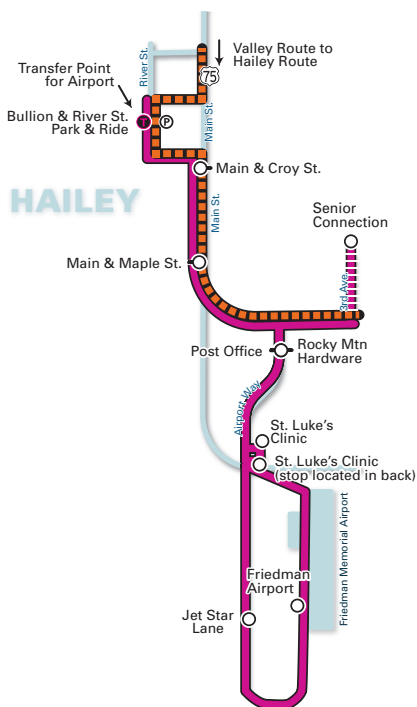

Hailey Route to Valley Route		BUS FROM THE AIRPORT (SUN) Monday - Friday									
VALLEY ROUTE SOUTHBOUND WITH TRANSFER TO HAILEY ROUTE AT PARK AND RIDE											
NORTHBOUND	AM	AM	AM	AM	PM	PM	PM	PM	PM	PM	PM
Friedman Airport	816	916	1016	1116	1216	116	216	316	416	516	
Arrive River & Bullion (P and R) 0 min wait	820	920	1020	1120	1220	120	220	320	420	520	10 min wait
Transfer & Depart River & Bullion (P and R)	820	920	1020	1120	1220	120	220	322	430	520	
Main @ Kentwood	841	941	1041	1141	1241	141	241	346	451	541	
Main & 4th Sturtevant	843	943	1043	1143	1243	143	243	348	453	543	
Warm Springs & Saddle "Y"	845	945	1045	1145	1245	145	245	350	455	545	
Dollar Circle-Sun Valley Village	850	950	1050	1150	1250	150	250	400	500	550	

Southbound TO THE AIRPORT

Northbound FROM THE AIRPORT

SATURDAY & SUNDAY Airport Service

AIRPORT CONNECTION USING VALLEY AND HAILEY ROUTES COMBINED WITH TRANSFER.

VALLEY ROUTE

HAILEY ROUTE

Bus Stop

Transfer Stop

Park & Ride

NORMAL FARES APPLY

HAILEY route with AIRPORT connection

VALLEY ROUTE STOPS

HAILEY ROUTE STOPS

No service on Thanksgiving and Memorial Day. However we will have service on Christmas and New Year's Day.

**THIS PAGE: SATURDAY & SUNDAY AIRPORT SERVICE
VALID: DECEMBER 16, 2017 TO APRIL 1, 2018**

Southbound TO THE AIRPORT

Valley Route to Hailey Route	BUS TO THE AIRPORT (SUN) Saturday & Sunday				
VALLEY ROUTE SOUTHBOUND WITH TRANSFER TO HAILEY ROUTE AT PARK AND RIDE					
SOUTHBOUND	AM	PM	PM	PM	PM
Dollar Circle-Sun Valley Village	1000	1200	300	430	505
Main & 4th Wells Fargo	1011	1211	311	441	518
Main & 1st (Limelight Hotel)	1012	1212	312	442	519
Arrive River & Bullion (Park and Ride) wait 0-4 min	1030	1234	334	503 31 min wait	536
Transfer to Hailey Route @ River & Bullion (Park & Ride)	1034	1234	334	534	534
Arrive at Friedman Airport	1042	1242	342	542	542